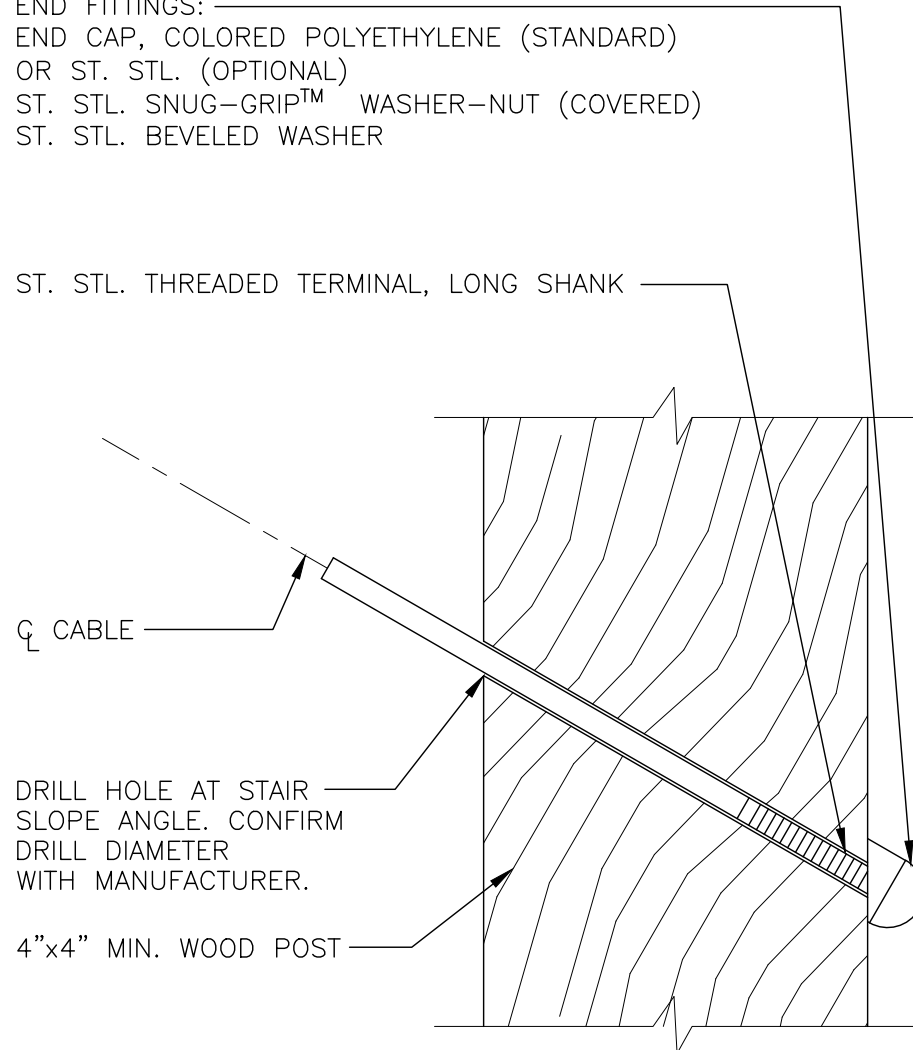

THREADED TERMINAL: WOOD POST WITH ANGLED TERMINATION – STAIRS

NOTE: DETAIL IS TYPICAL FOR BOTH 1/8" AND 3/16" DIAMETER STANDARD CABLERAIL™ ASSEMBLIES.

END FITTINGS:

- END CAP, COLORED POLYETHYLENE (STANDARD)
- OR ST. STL. (OPTIONAL)
- ST. STL. SNUG-GRIP™ WASHER-NUT (COVERED)
- ST. STL. BEVELED WASHER

ST. STL. THREADED TERMINAL, LONG SHANK

Q_L CABLE

DRILL HOLE AT STAIR
SLOPE ANGLE. CONFIRM
DRILL DIAMETER
WITH MANUFACTURER.

4"x4" MIN. WOOD POST

CableRail Reference Drawing:

THREADED TERMINAL FITTING IN WOOD POST AT STAIRS