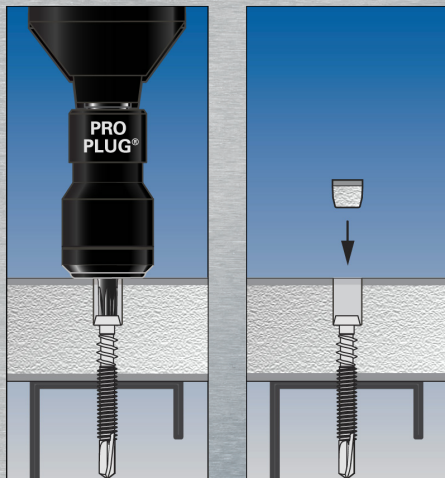

PRO PLUG® SYSTEM

NOW AVAILABLE FOR USE WITH
TREX ELEVATIONS®
and other metal framing systems

*New: PVC/Composite Plug Screws
for Metal Framing • 375 pc*

Inventory Management Program:
PVC/Composite Plugs and Screws
sold separately