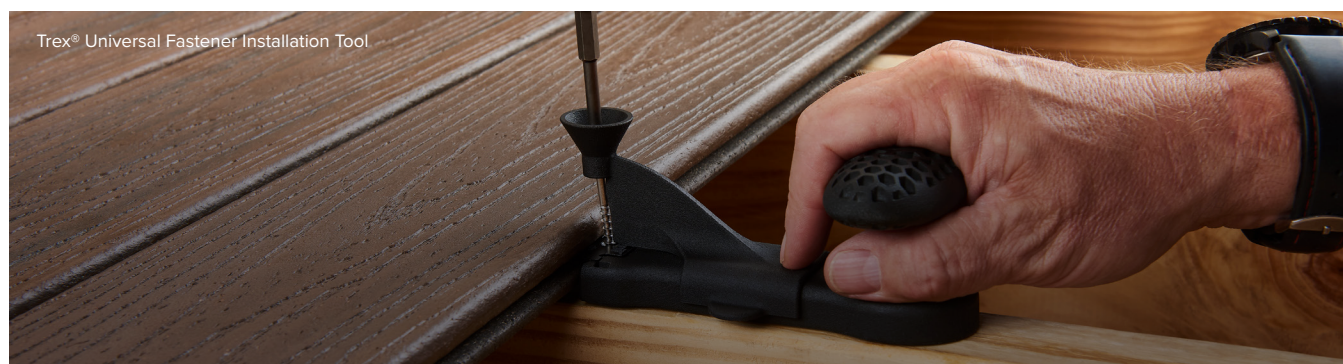

Trex® Universal Fastener Installation Tool