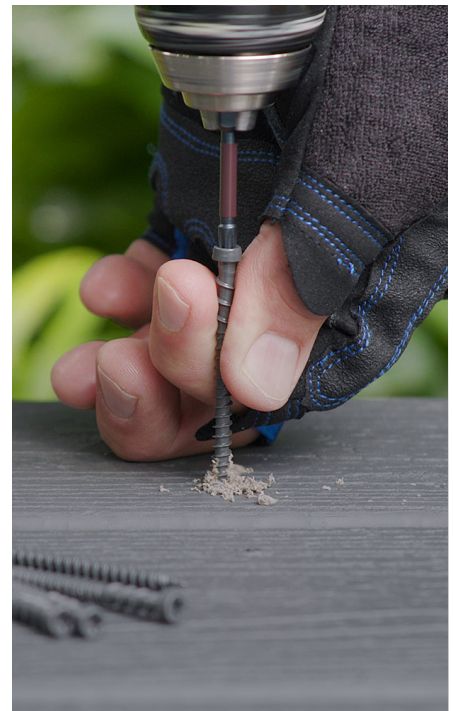

TREX HIDEAWAY® CLIPS

KEEPING THINGS HIDDEN.
IT'S WHAT MAKES US STAND OUT.

This self-gapping hardware is ideal for fastening grooved boards of your deck. It features a stainless steel deck screw preset in the fastener for increased durability and easier installation. Install our grooved-edge deck boards to joists with no visible screw heads on the walking surface and achieve precisely consistent spacing between boards. All Trex® decking collections are compatible with this hidden installation option, promising a clean finish no matter your design style.

Holds Up, No Fuss | Resists mushrooming, stripping, rusting and fading

Smooth Drive | Wobble-free screw driving engineered for minimized effort, even in dense board installations

Exceptional Finish | Reduces material displacement and maintains the board's natural appearance