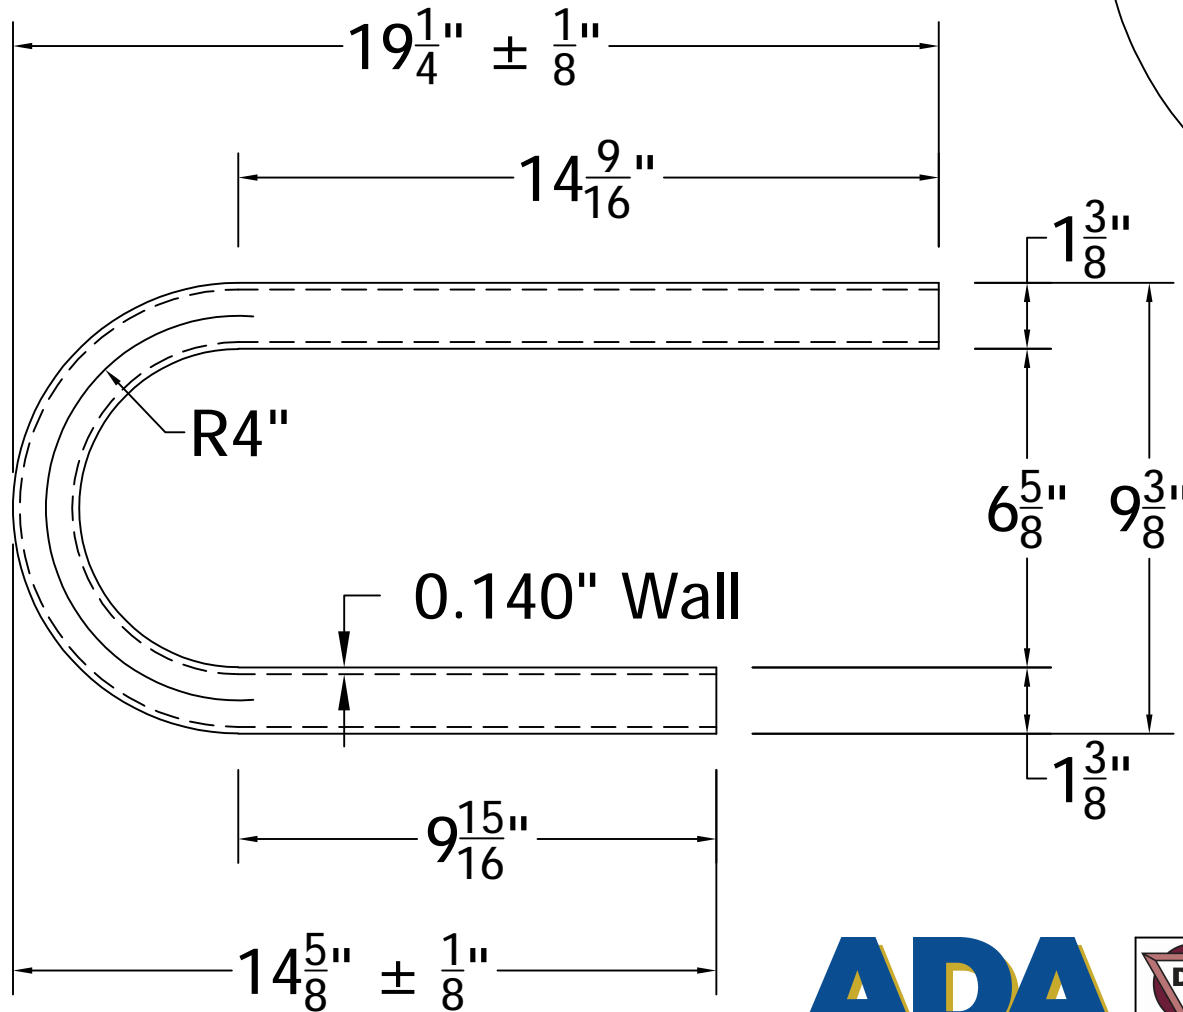

REV.	LOC.	REVISION	DATE

ADA
Continuous Handrail
ALUMINUM

DSI Digger Specialties Inc.
3446 US 6 EAST
Bremen, IN 46506
diggerspecialties.com

DRAWN BY: EH	STYLE:	180 Degree Elbow
DATE DRAWN: 07-12-2019	AS SHOWN:	
SCALE = 1":1"	DRAFT NO.: 20190712-1E	LOC: Z:\Aluminum\ADA Continuous Handrail
		REV.