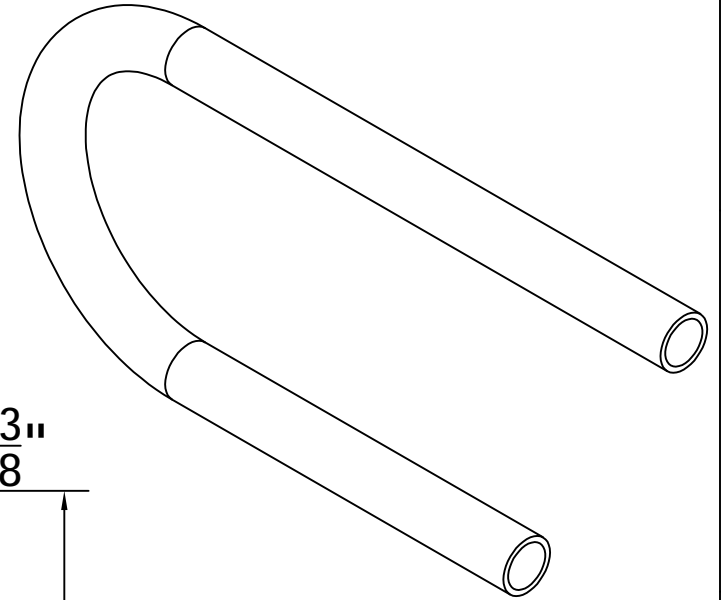

REV.	LOC.	REVISION	DATE

ADA
Continuous Handrail
ALUMINUM

DSI Digger Specialties Inc.
3446 US 6 EAST
Bremen, IN 46506
diggerspecialties.com

DRAWN BY: EH	STYLE:	180 Degree Elbow
DATE DRAWN: 07-12-2019	AS SHOWN:	
SCALE = 1":1"	DRAFT NO.: 20190712-1E	LOC: Z:\Aluminum\ADA Continuous Handrail
		REV.