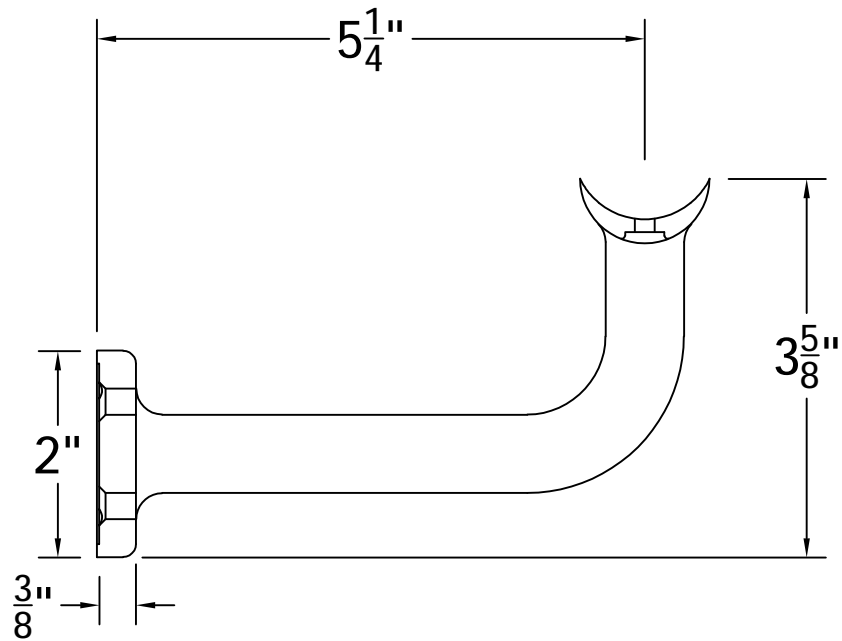

REV.	LOC.	REVISION	DATE

ADA
Continuous Handrail
ALUMINUM

DSI Digger Specialties Inc.
3446 US 6 EAST
Bremen, IN 46506
diggerspecialties.com

DRAWN BY: EH	STYLE: Extended Wall Mount
DATE DRAWN: 07-12-2019	AS SHOWN:
SCALE = 1":1"	LOC: Z:\Aluminum\ADA Continuous Handrail
DRAFT NO.: 20190712-1E	REV.