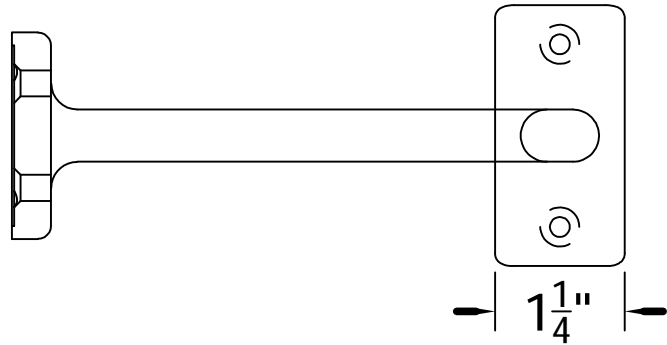

REV.	LOC.	REVISION	DATE

ADA
Continuous Handrail
ALUMINUM

DSI Digger Specialties Inc.
3446 US 6 EAST
Bremen, IN 46506
diggerspecialties.com

DRAWN BY: EH	STYLE: Extended Wall Mount
DATE DRAWN: 07-12-2019	AS SHOWN:
SCALE = 1":1"	LOC: Z:\Aluminum\ADA Continuous Handrail
DRAFT NO.: 20190712-1E	REV.