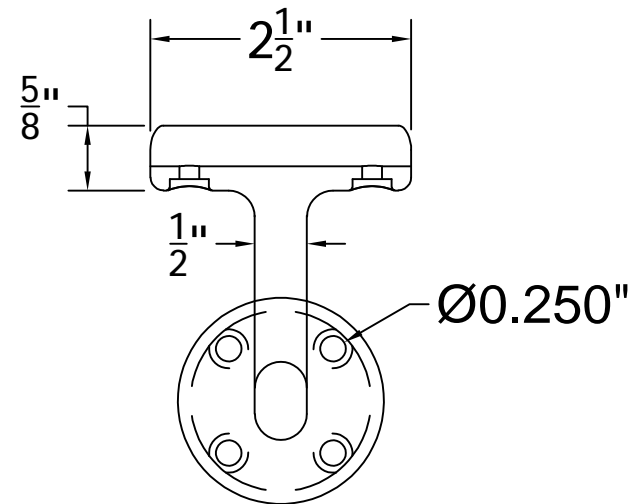

REV.	LOC.	REVISION	DATE

ADA
Continuous Handrail
ALUMINUM

DSI Digger Specialties Inc.
3446 US 6 EAST
Bremen, IN 46506
diggerspecialties.com

DRAWN BY: EH	STYLE: Extended Wall Mount
DATE DRAWN: 07-12-2019	AS SHOWN:
SCALE = 1":1"	LOC: Z:\Aluminum\ADA Continuous Handrail
DRAFT NO.: 20190712-1E	REV.