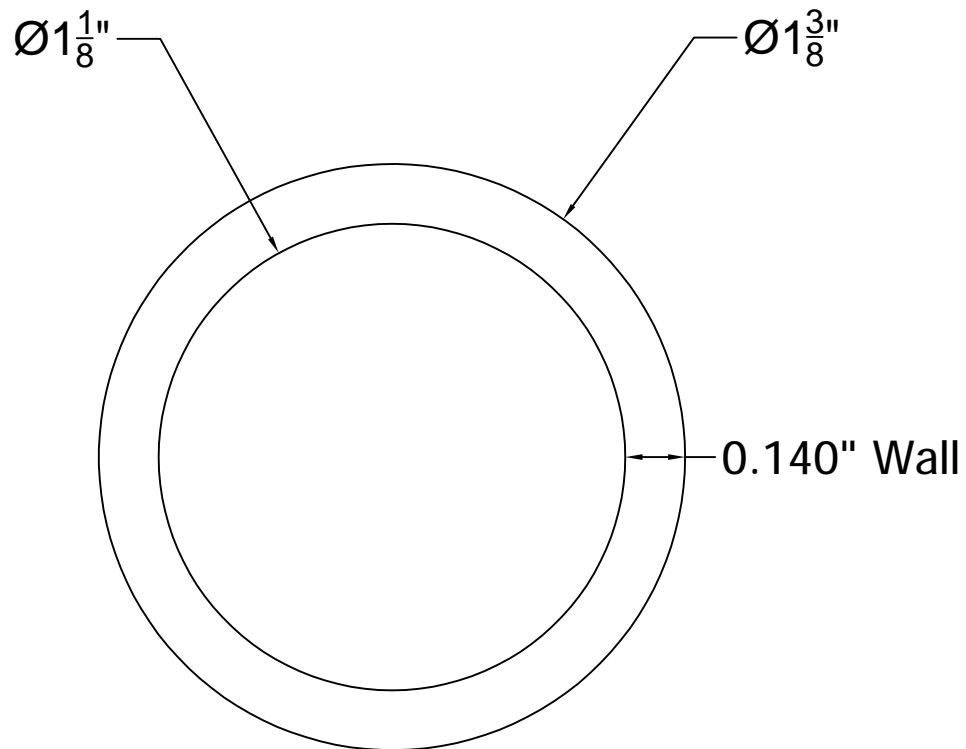

REV.	LOC.	REVISION	DATE

ADA
Continuous Handrail
ALUMINUM

DSI **Digger**
Specialties
Inc.
 3446 US 6 EAST
 Bremen, IN 46506
 diggerspecialties.com

DRAWN BY: EH	STYLE:	1.375 Aluminum Handrail
DATE DRAWN: 07-03-2019	AS SHOWN:	
SCALE = 1":1"	DRAFT NO.: 20190703-1E	LOC: Z:\Aluminum\ADA Continuous Handrail
		REV.